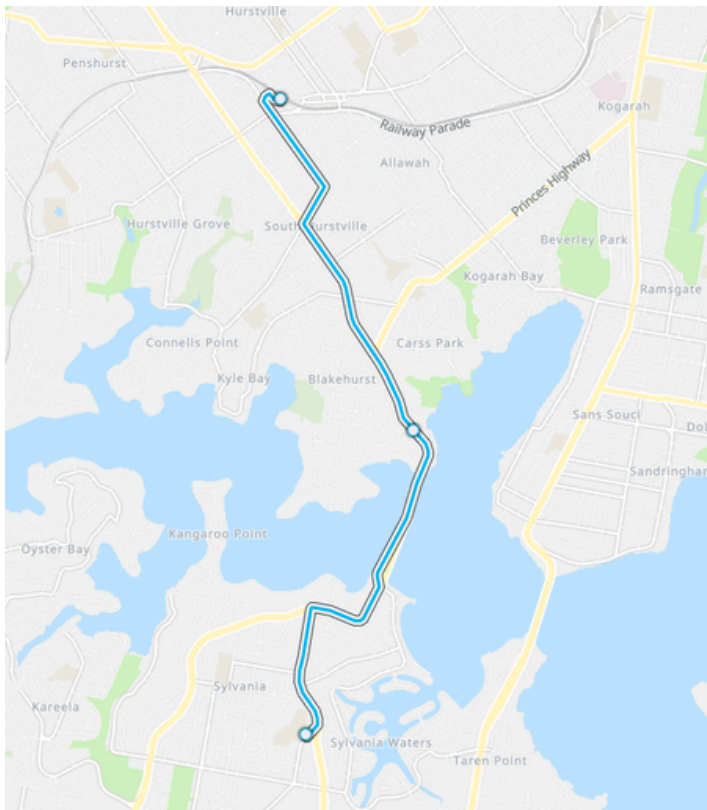

Travelling from Sylvania High School

PM Services

S260

Sylvania HS to Hurstville Station

B

Valid from: 05 Feb 2024

Creation date: 18 Feb 2024

NOTE: Information is correct on date of download.

Monday to Friday

Sylvania High School Bellingara Rd, Sylvania	15:08
Princes Hwy opp Beach St, Blakehurst	15:15
Hurstville Station	15:23