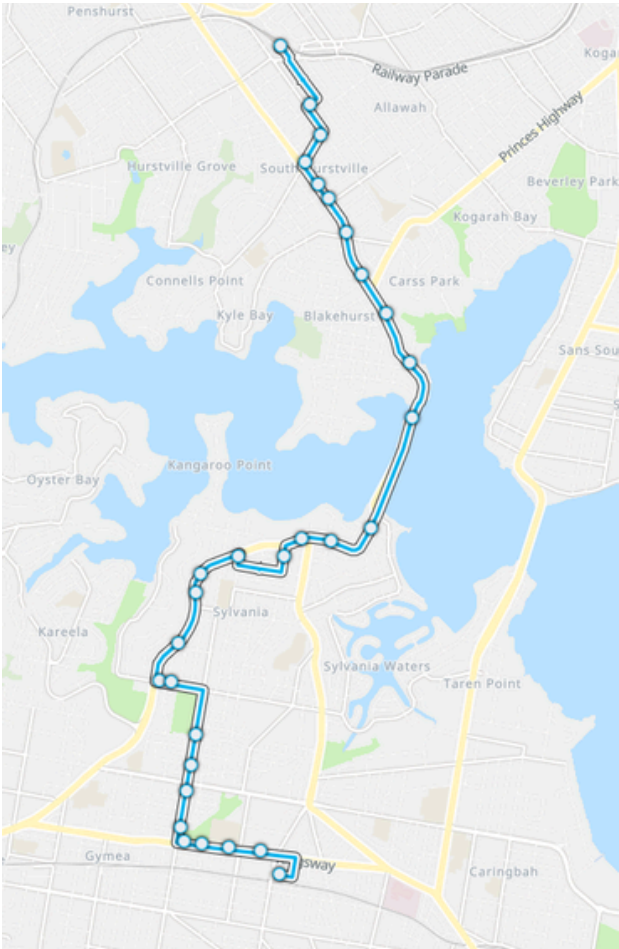

Travelling from Sylvania High School

AM & PM Services

970 Hurstville to Miranda **B**