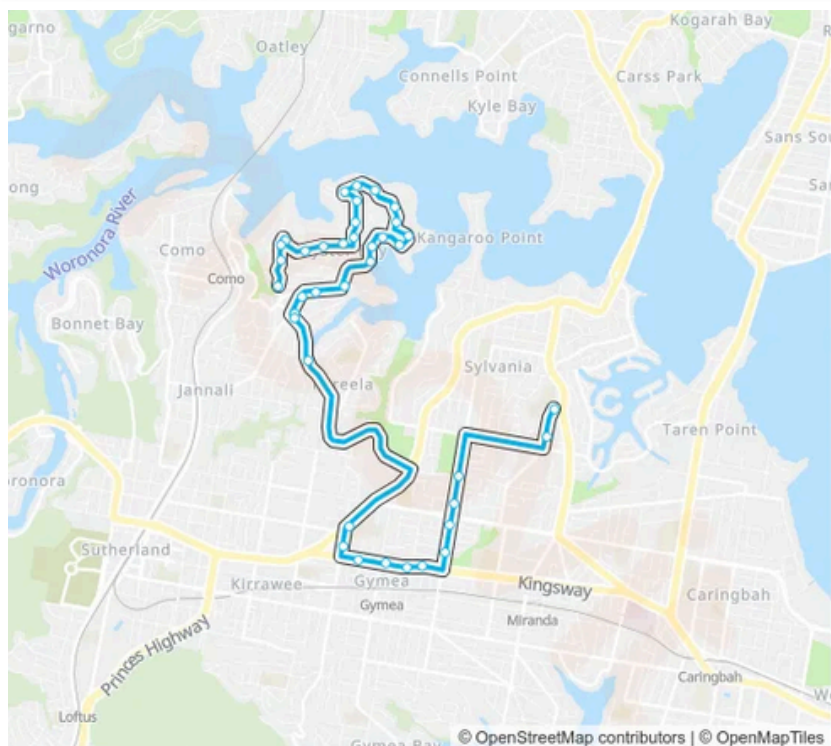

Travelling to Sylvania High School

AM Services

S314

**Green Point Rd at Riverview Rd,
Oyster Bay to Sylvania HS**

B

Valid from: 05 Feb 2024

Creation date: 18 Feb 2024

NOTE: Information is correct on date of download.

Monday to Friday

Green Point Rd opp Manning St, Oyster Bay	07:42
Gymea Technology High School, Princes Hwy, Gymea	08:05
Sylvania High School Bellingara Rd, Sylvania	08:12

S314

**Green Point Rd at Riverview Rd, Oyster Bay
to Sylvania HS**

moovit