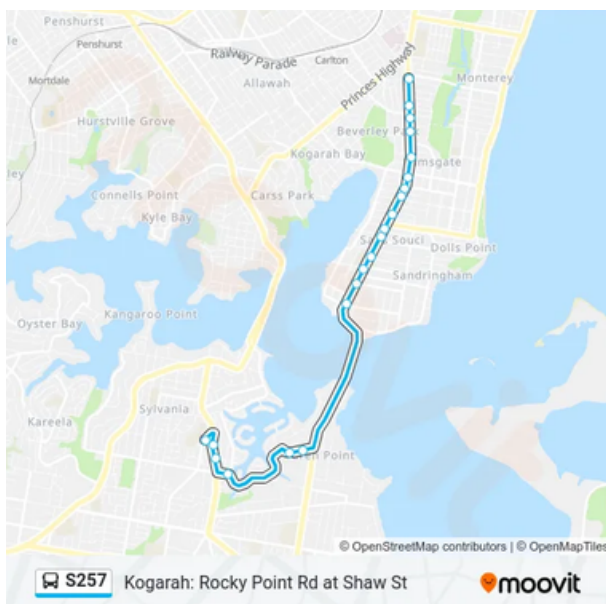

## AM Services

**S256** Kogarah Station to Sylvania HS **B**

Valid from: 05 Feb 2024

Creation date: 18 Feb 2024  
NOTE: Information is correct on date of download.

Monday to Friday	
Kogarah Station	07:40
Holt Rd at Apsley Pl, Taren Point	08:00
Bellingara Rd opp Chapman Dr, Sylvania	08:09
Sylvania High School Bellingara Rd, Sylvania	08:10

# Travelling to Sylvania High School

### S257 bus Time Schedule

Kogarah: Rocky Point Rd at Shaw St Route

Timetable:

Sunday	Not Operational
Monday	15:15
Tuesday	14:20
Wednesday	15:15
Thursday	15:15
Friday	15:15
Saturday	Not Operational