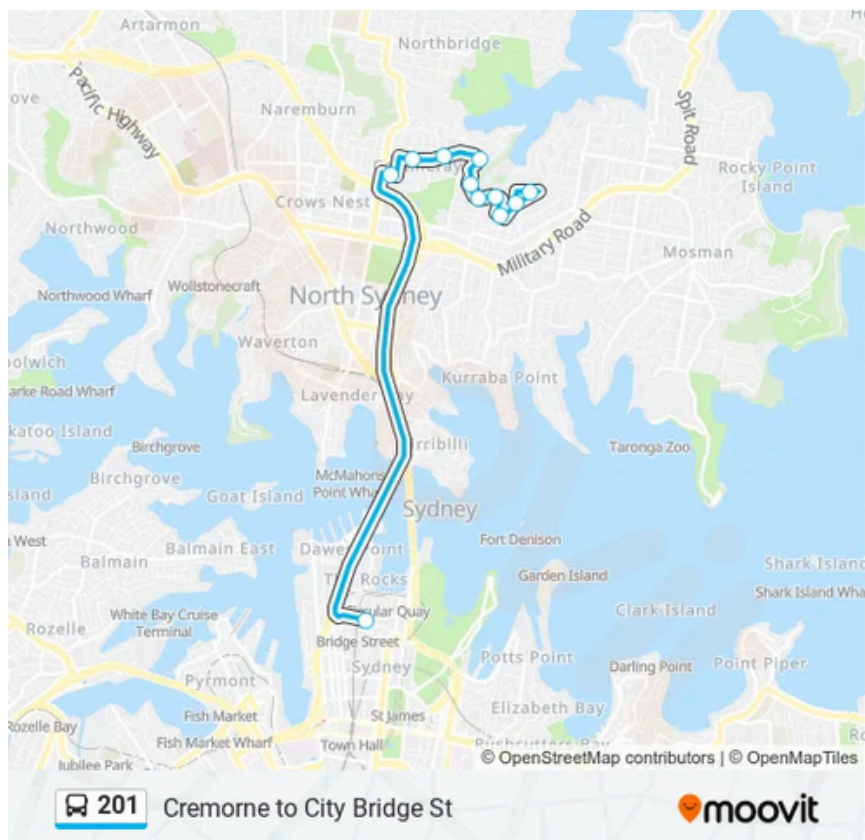

## PM Services

**S201**

Sylvania HS to Miranda Station

**B**

Valid from: 05 Feb 2024

Creation date: 18 Feb 2024

NOTE: Information is correct on date of download.

**Monday to Friday**

**Day Restrictions**

Sylvania High School Bellingara Rd, Sylvania 14:12

Bellingara Rd near Stevens Av, Miranda 14:15

Miranda Interchange, Urunga Pde, Stand 9, 14:21

Miranda