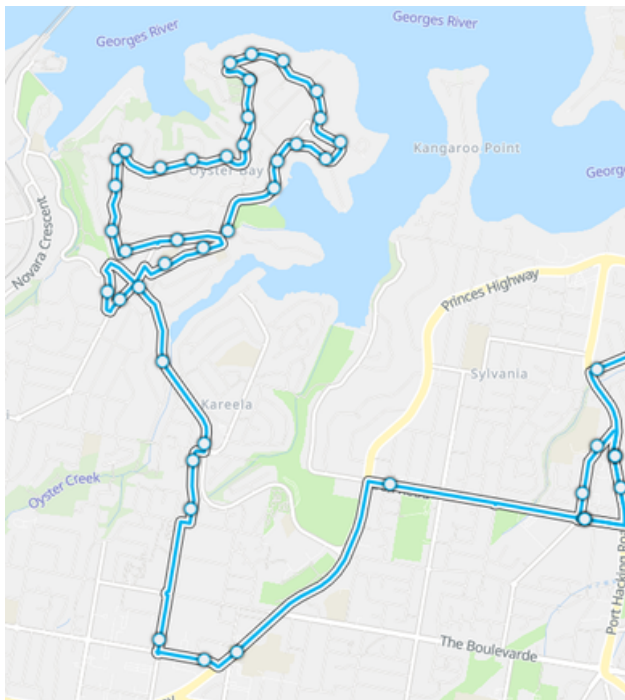

## PM Services

**S308**

**Endeavour Sports HS to Como Rd Oyster Bay Oval, Oyster Bay**

**B**

Valid from: 05 Feb 2024

Creation date: 18 Feb 2024

NOTE: Information is correct on date of download.

Monday to Friday	Time
Endeavour High, The Boulevard, Caringbah	14:53
Sylvania High School Bellingara Rd, Sylvania	15:07
Gymea Technology High School, Princes Hwy, Gymea	15:15
St Josephs Primary School, Samuels Ave, Jannali	15:28
Phillip St opp Oyster Bay Public School, Oyster Bay	15:33
Green Point Rd at Flora St, Oyster Bay	15:36
Georges River Cres after Carina Rd, Oyster Bay	15:39
Oyster Bay Oval, Como Rd, Oyster Bay	15:51