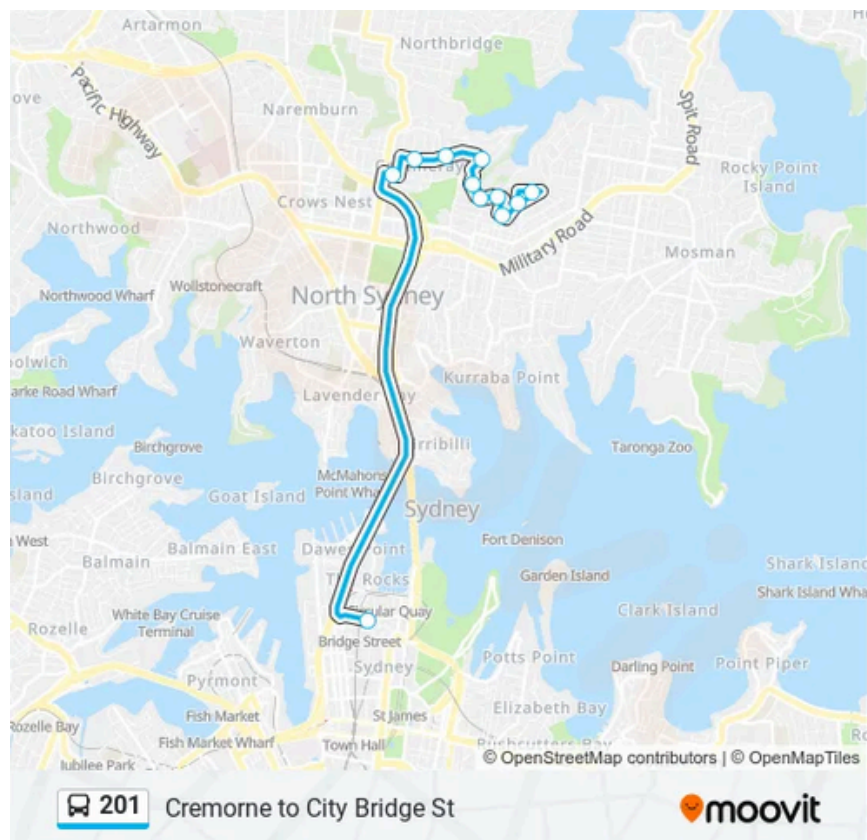

Monday to Friday

Day Restrictions

Sylvania High School Bellingara Rd, Sylvania 14:12

Bellingara Rd near Stevens Av, Miranda 14:15

Miranda Interchange, Urunga Pde, Stand 9, 14:21

Miranda

Travelling from Sylvania High School

Sylvania High School Bellingara Rd, Sylvania	15:08
Princes Hwy opp Beach St, Blakehurst	15:15
Hurstville Station	15:23

Travelling from Sylvania High School

AM & PM Services

970

Hurstville to Miranda

B

Valid from: 14 Oct 2024

Creation date: 01 Dec 2024

NOTE: Information is correct on date of download.

Monday to Friday	Δ	Δ	Δ	Δ	Δ	Δ	Δ	Δ	Δ
Hurstville Station	05:50	06:30	07:00	07:10	07:33	08:00	08:30	09:00	09:30
Connells Point Rd at King Georges Rd, South Hurstville	05:53	06:33	07:03	07:14	07:37	08:04	08:34	09:04	09:34
Todd Park, Princes Hwy, Blakehurst	05:57	06:37	07:07	07:18	07:41	08:08	08:38	09:08	09:38
Southgate Shopping Centre, Formosa St, Sylvania	06:02	06:42	07:12	07:24	07:47	08:14	08:44	09:14	09:44
Princes Hwy opp Young St, Sylvania	06:04	06:44	07:14	07:27	07:50	08:17	08:47	09:17	09:47
Kingsway after Sylvania Rd S, Miranda	06:10	06:50	07:20	07:34	07:57	08:24	08:54	09:23	09:53
Miranda Interchange, Urunga Pde, Stand 9, Miranda	06:16	06:56	07:26	07:40	08:03	08:30	09:00	09:29	09:59

Monday to Friday	Δ	Δ	Δ	Δ	Δ	Δ	Δ	Δ	Δ
Hurstville Station	10:00	10:30	11:00	11:30	12:00	12:30	13:00	13:30	14:00
Connells Point Rd at King Georges Rd, South Hurstville	10:04	10:34	11:04	11:34	12:04	12:34	13:04	13:34	14:04
Todd Park, Princes Hwy, Blakehurst	10:08	10:38	11:08	11:38	12:08	12:38	13:08	13:38	14:08
Southgate Shopping Centre, Formosa St, Sylvania	10:14	10:44	11:14	11:44	12:14	12:44	13:14	13:44	14:14
Princes Hwy opp Young St, Sylvania	10:17	10:47	11:17	11:47	12:17	12:47	13:17	13:47	14:17
Kingsway after Sylvania Rd S, Miranda	10:23	10:53	11:23	11:53	12:23	12:53	13:23	13:53	14:23
Miranda Interchange, Urunga Pde, Stand 9, Miranda	10:29	10:59	11:29	11:59	12:29	12:59	13:29	13:59	14:29