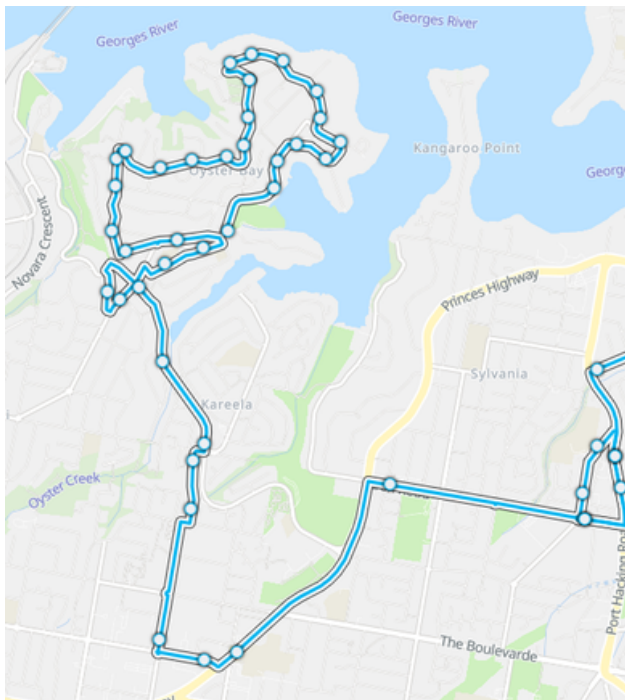

Monday to Friday

Green Point Rd opp Manning St, Oyster Bay	07:42
Gymea Technology High School, Princes Hwy, Gymea	08:05
Sylvania High School Bellingara Rd, Sylvania	08:12

© OpenStreetMap contributors | © OpenMapTiles

S314

**Green Point Rd at Riverview Rd, Oyster Bay
to Sylvania HS**

moovit

Travelling from Sylvania High School

PM Services

S308

Endeavour Sports HS to Como Rd Oyster Bay Oval, Oyster Bay

B

Valid from: 05 Feb 2024

Creation date: 18 Feb 2024

NOTE: Information is correct on date of download.

Monday to Friday	Time
Endeavour High, The Boulevard, Caringbah	14:53
Sylvania High School Bellingara Rd, Sylvania	15:07
Gymea Technology High School, Princes Hwy, Gymea	15:15
St Josephs Primary School, Samuels Ave, Jannali	15:28
Phillip St opp Oyster Bay Public School, Oyster Bay	15:33
Green Point Rd at Flora St, Oyster Bay	15:36
Georges River Cres after Carina Rd, Oyster Bay	15:39
Oyster Bay Oval, Como Rd, Oyster Bay	15:51

Creation date: 01 Dec 2024

NOTE: Information is correct on date of download.

Monday to Friday	Δ	Δ	Δ	Δ	Δ	Δ	Δ	Δ	Δ
Hurstville Station	05:50	06:30	07:00	07:10	07:33	08:00	08:30	09:00	09:30
Connells Point Rd at King Georges Rd, South Hurstville	05:53	06:33	07:03	07:14	07:37	08:04	08:34	09:04	09:34
Todd Park, Princes Hwy, Blakehurst	05:57	06:37	07:07	07:18	07:41	08:08	08:38	09:08	09:38
Southgate Shopping Centre, Formosa St, Sylvania	06:02	06:42	07:12	07:24	07:47	08:14	08:44	09:14	09:44
Princes Hwy opp Young St, Sylvania	06:04	06:44	07:14	07:27	07:50	08:17	08:47	09:17	09:47
Kingsway after Sylvania Rd S, Miranda	06:10	06:50	07:20	07:34	07:57	08:24	08:54	09:23	09:53
Miranda Interchange, Urunga Pde, Stand 9, Miranda	06:16	06:56	07:26	07:40	08:03	08:30	09:00	09:29	09:59