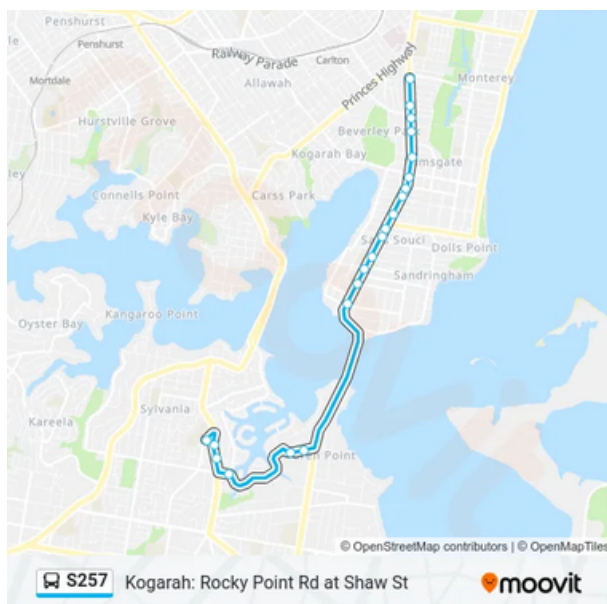

Bus Timetable 2025

Travelling to Sylvania High School

AM Services

S256 Kogarah Station to Sylvania HS **B**

Valid from: 05 Feb 2024

Creation date: 18 Feb 2024
NOTE: Information is correct on date of download.

Monday to Friday	
Kogarah Station	07:40
Holt Rd at Apsley Pl, Taren Point	08:00
Bellingara Rd opp Chapman Dr, Sylvania	08:09
Sylvania High School Bellingara Rd, Sylvania	08:10

Travelling to Sylvania High School

PM Services

S257 bus Time Schedule

Kogarah: Rocky Point Rd at Shaw St Route

Timetable:

Sunday	Not Operational
Monday	15:15
Tuesday	14:20
Wednesday	15:15
Thursday	15:15
Friday	15:15
Saturday	Not Operational

Monday to Friday

Green Point Rd opp Manning St, Oyster Bay	07:42
Gymea Technology High School, Princes Hwy, Gymea	08:05
Sylvania High School Bellingara Rd, Sylvania	08:12

© OpenStreetMap contributors | © OpenMapTiles