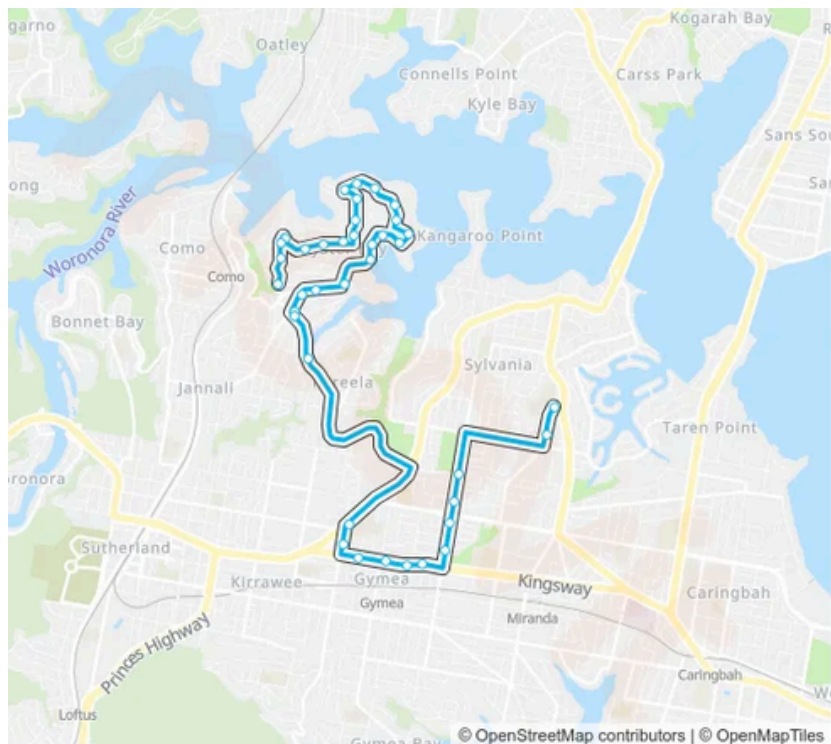

PM Services

S257 bus Time Schedule

Kogarah: Rocky Point Rd at Shaw St Route

Timetable:

Sunday	Not Operational
Monday	15:15
Tuesday	14:20
Wednesday	15:15
Thursday	15:15
Friday	15:15
Saturday	Not Operational

Travelling to Sylvania High School

AM Services

S314

**Green Point Rd at Riverview Rd,
Oyster Bay to Sylvania HS**

B

Valid from: 05 Feb 2024

Creation date: 18 Feb 2024

NOTE: Information is correct on date of download.

Monday to Friday

Green Point Rd opp Manning St, Oyster Bay	07:42
Gymea Technology High School, Princes Hwy, Gymea	08:05
Sylvania High School Bellingara Rd, Sylvania	08:12

© OpenStreetMap contributors | © OpenMapTiles