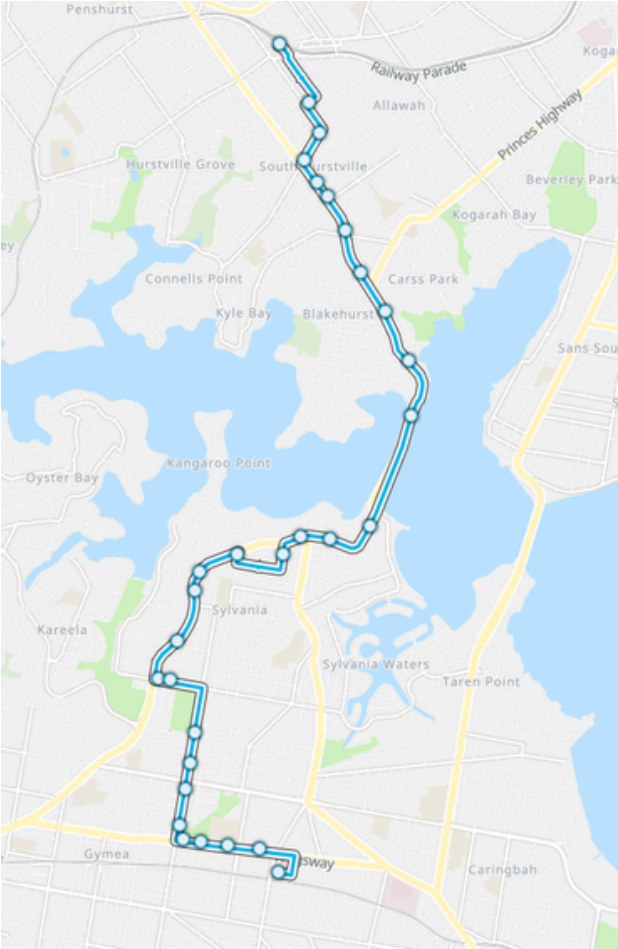

Travelling from Sylvania High School

AM & PM Services

970 Hurstville to Miranda **B**