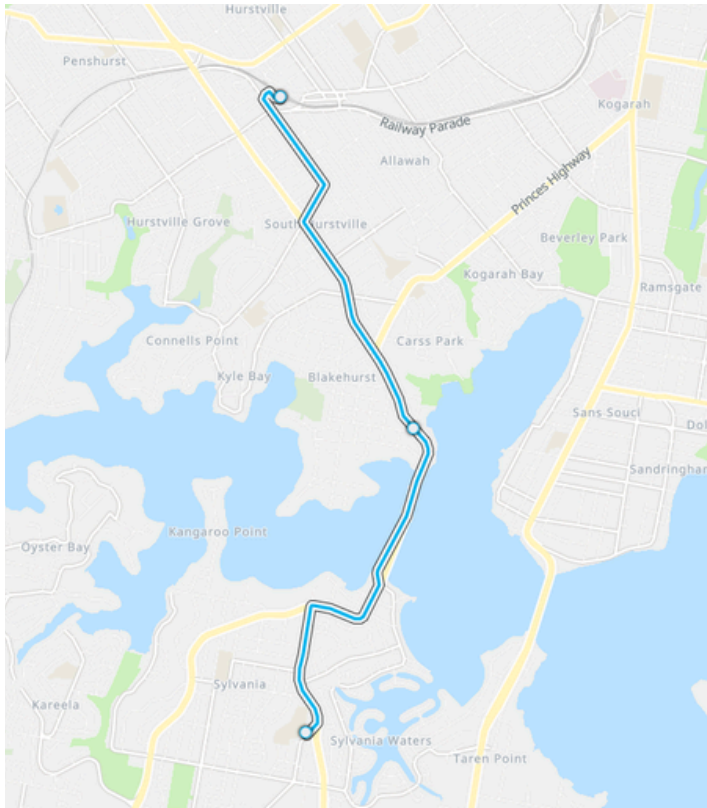

Monday to Friday

Day Restrictions

Sylvania High School Bellingara Rd, Sylvania 14:12

Bellingara Rd near Stevens Av, Miranda 14:15

Miranda Interchange, Urunga Pde, Stand 9, 14:21

Miranda

Travelling from Sylvania High School

PM Services

S260

Sylvania HS to Hurstville Station

B

Valid from: 05 Feb 2024

Creation date: 18 Feb 2024

NOTE: Information is correct on date of download.

Monday to Friday

Sylvania High School Bellingara Rd, Sylvania	15:08
Princes Hwy opp Beach St, Blakehurst	15:15
Hurstville Station	15:23

Travelling from Sylvania High School

AM & PM Services

970

Hurstville to Miranda

B

Valid from: 14 Oct 2024

Creation date: 01 Dec 2024

NOTE: Information is correct on date of download.

Monday to Friday	Δ	Δ	Δ	Δ	Δ	Δ	Δ	Δ	Δ
Hurstville Station	05:50	06:30	07:00	07:10	07:33	08:00	08:30	09:00	09:30
Connells Point Rd at King Georges Rd, South Hurstville	05:53	06:33	07:03	07:14	07:37	08:04	08:34	09:04	09:34
Todd Park, Princes Hwy, Blakehurst	05:57	06:37	07:07	07:18	07:41	08:08	08:38	09:08	09:38
Southgate Shopping Centre, Formosa St, Sylvania	06:02	06:42	07:12	07:24	07:47	08:14	08:44	09:14	09:44
Princes Hwy opp Young St, Sylvania	06:04	06:44	07:14	07:27	07:50	08:17	08:47	09:17	09:47
Kingsway after Sylvania Rd S, Miranda	06:10	06:50	07:20	07:34	07:57	08:24	08:54	09:23	09:53
Miranda Interchange, Urunga Pde, Stand 9, Miranda	06:16	06:56	07:26	07:40	08:03	08:30	09:00	09:29	09:59